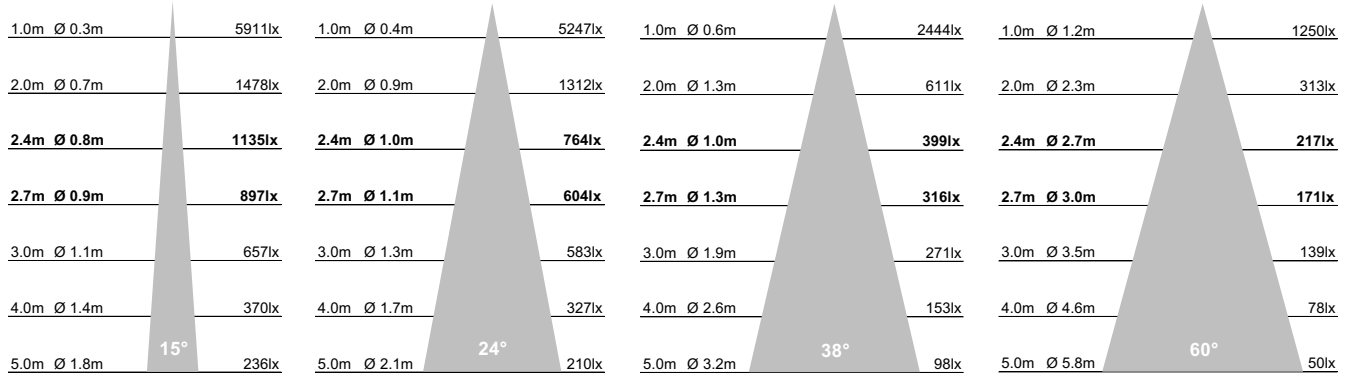

ATF Apollo Trimless Fixed

75mm Fixed Architectural Downlight

Spectrum

Beam Diagrams

Fire Rating Accessory

F Fire Collar IDR53117
Manufacturer Envirograf
Technology Intumescent 60mins
Installation Factory fitted. Can be retro-fitted.

Optical Accessories

HCL Honeycomb Louvre
BSL Beam Softening Lens
OSL Opal Spreader Lens
CWF Colour Warming Filter