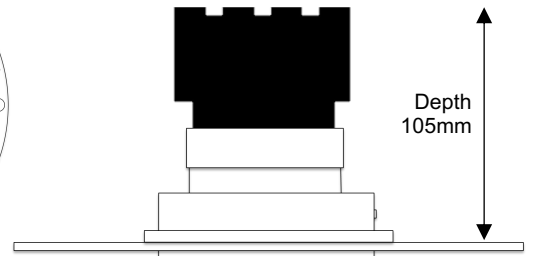

Project Ref:

Item Ref:

ATF Apollo Trimless Fixed

75mm Fixed Architectural Downlight

Spectrum

Cut Out: Ø95mm
Visible Diameter: Ø75mm

Luminaire Details

Type	Fixed Architectural Downlight
Light Source	Spectrum Pure LED Light Engine Spectrum Ambient LED Light Engine
IP Rating	IP54 (Bathroom Zones 1&2)
Fire Rating	Optional with Envirograf accessory see page 2
Warranty	Five Years
Class	SELV Class III
Construction	Machined steel and aluminium
Bezel Finish	White RAL9010 fine texture
Bezel Options	Black, Bronze, Copper RAL finish to order
Baffle Finish	Black RAL9005
Baffle Options	White RAL9010, Bronze, Copper RAL finish to order

Dimensions

Cut Out	Ø95mm
Visible Diameter	Ø75mm
Skim Plate Diameter	Ø145mm
Hole Saw	Starrett FCH0334
Clearance	10mm above 50mm from edge of cut out

Installation Notes

Do NOT cover with insulation
Plaster-in installation.
Please ensure installer is familiar with this method.