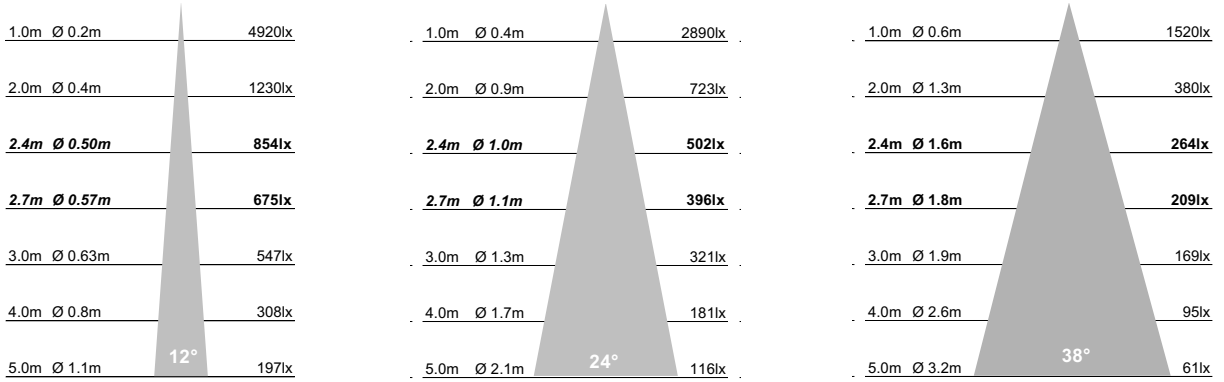

ATF Apollo Trimless Fixed

75mm Fixed Architectural Downlight

AC7

Beam Diagrams

Fire Rating Accessory

F Fire Collar IDR5035
Manufacturer Envirograf
Technology Intumescent 60mins
Installation Factory fitted. Can be retro-fitted.