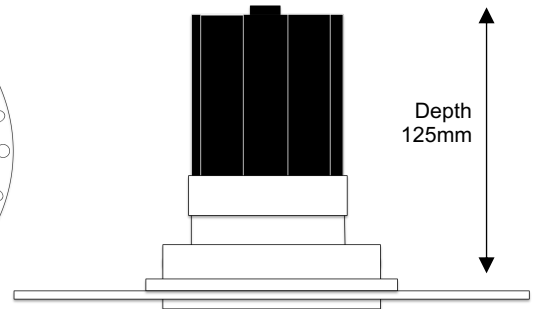

# ATF Apollo Trimless Fixed

75mm Fixed Architectural Downlight

AC7

Cut Out: Ø95mm  
Visible Diameter: Ø75mm

Depth  
125mm

## Dimensions

Cut Out	Ø95mm
Visible Diameter	Ø75mm
Skim Plate Diameter	Ø145mm
Hole Saw	Starrett FCH0334
Clearance	10mm above 50mm from edge of cut out