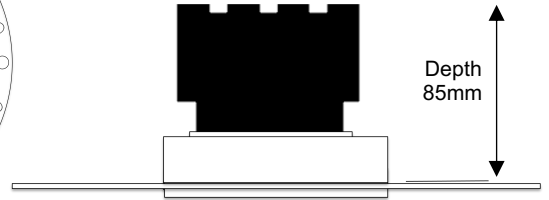

# ATB Apollo Trimless Base

75mm Fixed Architectural Downlight

Spectrum

Cut Out: Ø95mm  
Visible Diameter: Ø75mm

## Dimensions

Cut Out	Ø95mm
Visible Diameter	Ø75mm
Skim Plate Diameter	Ø145mm
Hole Saw	Starrett FCH0334
Clearance	10mm above 50mm from edge of cut out