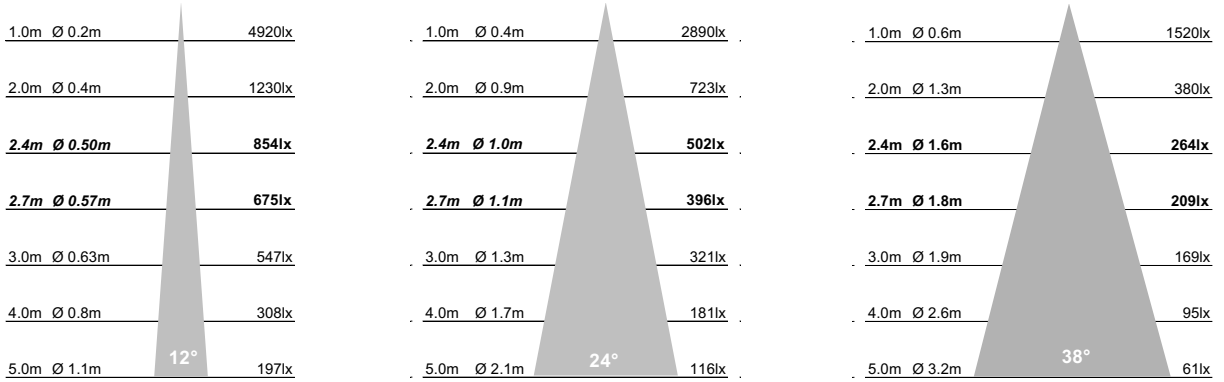

ATB Apollo Trimless Base

75mm Fixed Architectural Downlight

AC7

Beam Diagrams

Fire Rating Accessory

F Fire Collar IDR5035
Manufacturer Envirograf
Technology Intumescent 60mins
Installation Factory fitted. Can be retro-fitted.