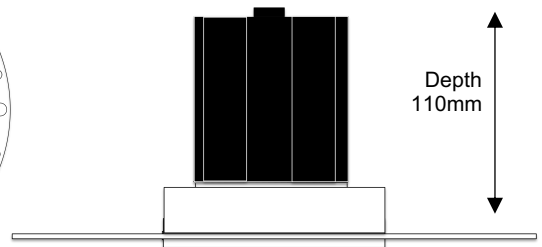

Project Ref:

Item Ref:

ATB Apollo Trimless Base

75mm Fixed Architectural Downlight

AC7

Cut Out: Ø95mm
Visible Diameter: Ø75mm

Depth
110mm

Luminaire Details

Type	Fixed Architectural Downlight
Light Source	AC7 LED light engine with integral mains dim driver
IP Rating	IP54 (Bathroom Zones 1&2)
Fire Rating	Optional with Envirograf accessory see page 2
Warranty	Five Years
Construction	Machined steel and aluminium
Bezel Finish	White RAL9010 fine texture
Bezel Options	Black, Bronze, Copper RAL finish to order

NB: To check current dimming compatibility contact us at info@colourbox.studio.

Dimensions

Cut Out	Ø95mm
Visible Diameter	Ø75mm
Skim Plate Diameter	Ø145mm
Hole Saw	Starrett FCH0334
Clearance	10mm above 50mm from edge of cut out