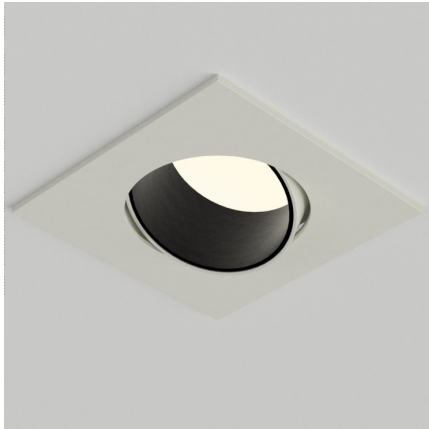

Project Ref:

Item Ref:

AST Apollo Square Tilt

75mm Adjustable Architectural Downlight

Spectrum

Cut Out: Ø64mm
Outer Diameter: 75x75mm

Luminaire Details

Type	Adjustable Architectural Downlight
Light Source	Spectrum Pure LED Light Engine Spectrum Ambient LED Light Engine
IP Rating	IP54 (Bathroom Zones 1&2)
Fire Rating	Optional with Envirograf accessory see page 2
Warranty	Five Years
Class	SELV Class III
Construction	Machined aluminium
Bezel Finish	White RAL9010 fine texture
Bezel Options	Black, Bronze, Copper RAL finish to order
Baffle Finish	Black RAL9005
Baffle Options	White RAL9010, Bronze, Copper RAL finish to order

Dimensions

Length	75mm
Width	75mm
Cut Out	Ø64mm
Hole Saw	Starrett FCH0212
Clearance	10mm above 50mm from edge of cut out

Installation Notes

Do NOT cover with insulation.
Suitable for plasterboard ceilings.