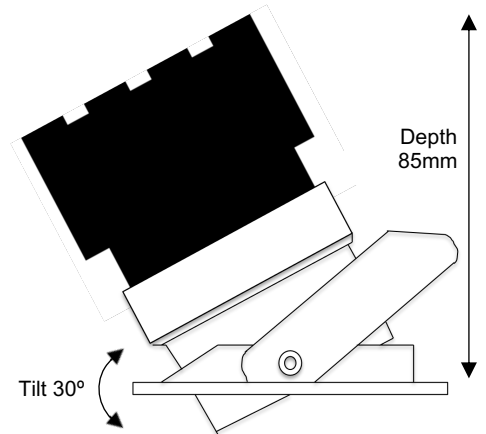

Project Ref:

Item Ref:

AST Apollo Square Tilt

75mm Adjustable Architectural Downlight

Spectrum

Cut Out: Ø64mm
Outer Diameter: 75x75mm

Luminaire Details

Type	Adjustable Architectural Downlight
Light Source	Spectrum Pure LED Light Engine Spectrum Ambient LED Light Engine
IP Rating	IP54 (Bathroom Zones 1&2)
Fire Rating	Optional with Envirograf accessory see page 2
Warranty	Five Years
Class	SELV Class III
Construction	Machined aluminium
Bezel Finish	White RAL9010 fine texture
Bezel Options	Black, Bronze, Copper RAL finish to order
Baffle Finish	Black RAL9005
Baffle Options	White RAL9010, Bronze, Copper RAL finish to order

Dimensions

Length	75mm
Width	75mm
Cut Out	Ø64mm
Hole Saw	Starrett FCH0212
Clearance	10mm above 50mm from edge of cut out

Installation Notes

Do NOT cover with insulation.
Suitable for plasterboard ceilings.