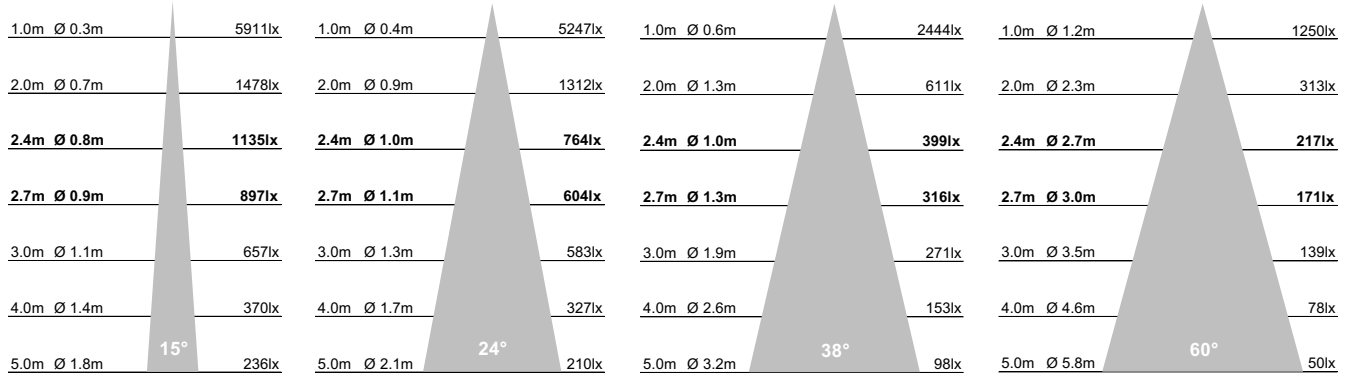

AST Apollo Square Tilt

75mm Adjustable Architectural Downlight

Spectrum

Beam Diagrams