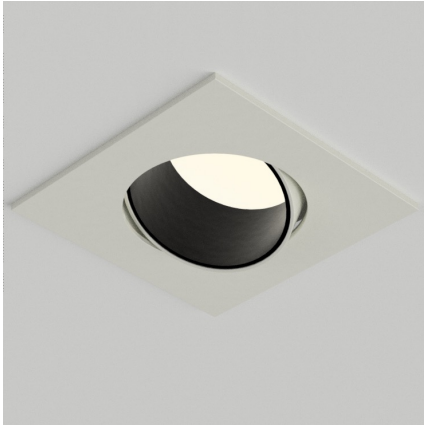

# AST Apollo Square Tilt

75x75mm Adjustable Architectural Downlight

AC7

Cut Out: Ø64mm  
Outer Diameter: 75x75mm

## Luminaire Details

Type	Adjustable Architectural Downlight
Light Source	AC7 LED light engine with integral mains dim driver
IP Rating	IP54 (Bathroom Zones 1&2)
Fire Rating	Optional with Envirograf accessory see page 2
Warranty	Five Years
Construction	Machined aluminium
Bezel Finish	White RAL9010 fine texture
Bezel Options	Black, Bronze, Copper RAL finish to order
Baffle Finish	Black RAL9005
Baffle Options	White RAL9010, Bronze, Copper RAL finish to order

# AST Apollo Square Tilt

75x75mm Adjustable Architectural Downlight

AC7