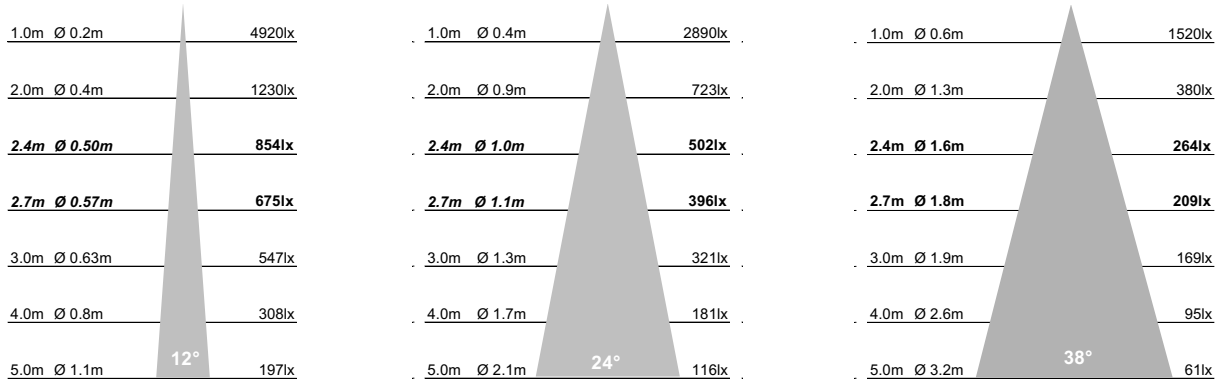

## Dimensions

Length	75mm
Width	75mm
Cut Out	Ø64mm
Hole Saw	Starrett FCH0212
Clearance	10mm above 50mm from edge of cut out

## Beam Diagrams