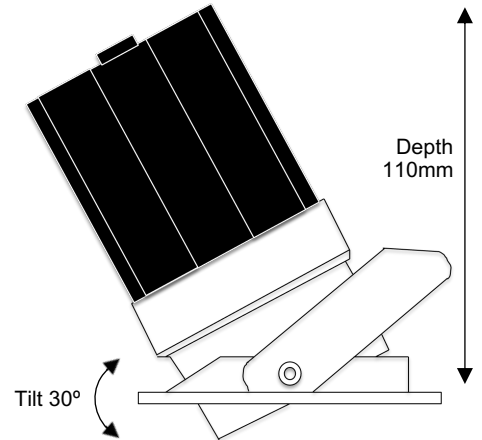

# AST Apollo Square Tilt

75x75mm Adjustable Architectural Downlight

AC7

Cut Out: Ø64mm  
Outer Diameter: 75x75mm

## Dimensions

Length	75mm
Width	75mm
Cut Out	Ø64mm
Hole Saw	Starrett FCH0212
Clearance	10mm above 50mm from edge of cut out