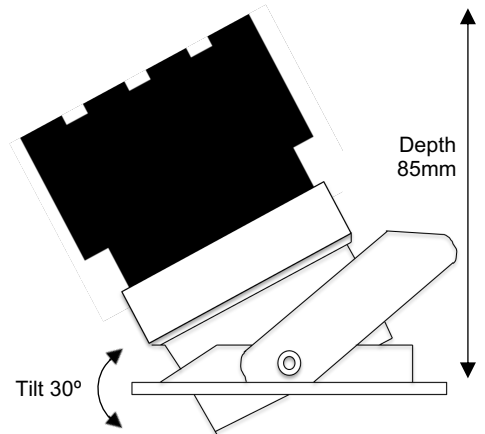

Project Ref:

Item Ref:

ART Apollo Recess Tilt

75mm Adjustable Architectural Downlight

Spectrum

Cut Out: Ø64mm
Outer Diameter: Ø75mm

Luminaire Details

| | |
|----------------|---------------------------------------------------------------------|
| Type | Adjustable Architectural Downlight |
| Light Source | Spectrum Pure LED Light Engine Spectrum Ambient LED Light Engine |
| IP Rating | IP54 (Bathroom Zones 1&2) |
| Fire Rating | Optional with Envirograf accessory see page 2 |
| Warranty | Five Years |
| Class | SELV Class III |
| Construction | Machined aluminium |
| Bezel Finish | White RAL9010 fine texture |
| Bezel Options | Black, Bronze, Copper RAL finish to order |
| Baffle Finish | Black RAL9005 |
| Baffle Options | White RAL9010, Bronze, Copper RAL finish to order |

Dimensions

| | |
|----------------|-----------------------------------------|
| Outer Diameter | Ø75mm |
| Cut Out | Ø64mm |
| Hole Saw | Starrett FCH0212 |
| Clearance | 10mm above 50mm from edge of cut out |