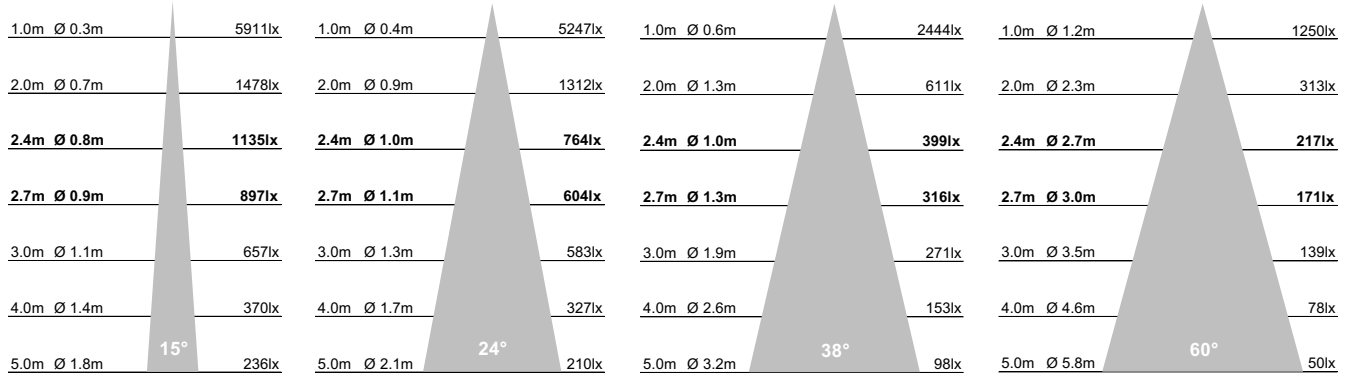

ART Apollo Recess Tilt

75mm Adjustable Architectural Downlight

Spectrum

Beam Diagrams