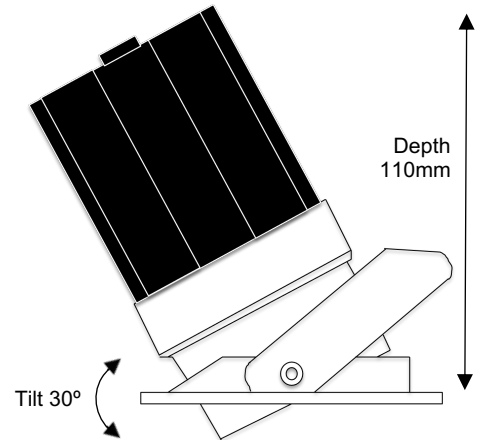

Project Ref:

Item Ref:

ART Apollo Recess Tilt

75mm Adjustable Architectural Downlight

AC7

Cut Out: Ø64mm
Outer Diameter: Ø75mm

Depth 110mm
Tilt 30°

Luminaire Details

Dimensions

Outer Diameter	Ø75mm
Cut Out	Ø64mm
Hole Saw	Starrett FCH0212
Clearance	10mm above 50mm from edge of cut out

Installation Notes

Do NOT cover with insulation.
Suitable for plasterboard ceilings.