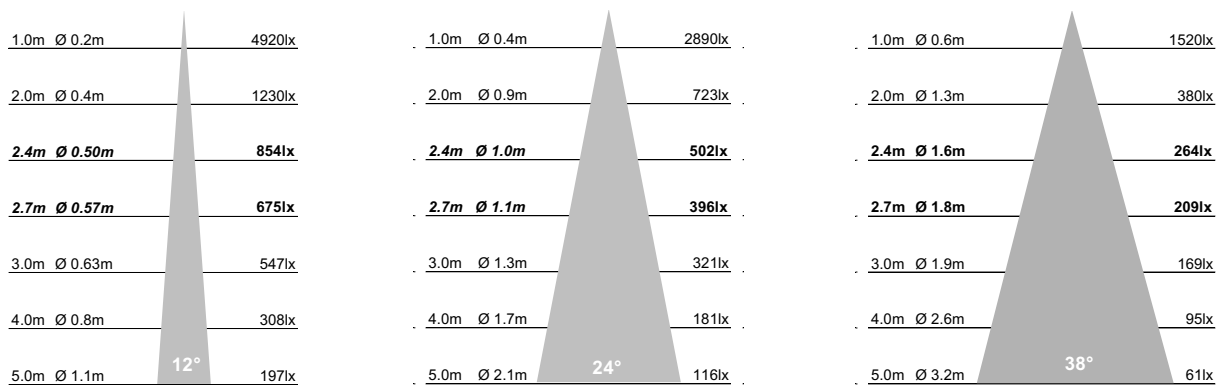

ART Apollo Recess Tilt

75mm Adjustable Architectural Downlight

AC7

Beam Diagrams

Fire Rating Accessory

F Fire Collar IDR5035
Manufacturer Envirograf
Technology Intumescent 60mins
Installation Factory fitted. Can be retro-fitted

Optical Accessories

HCL Honeycomb Louvre
BSL Beam Softening Lens
OSL Opal Spreader Lens
CWF Colour Warming Filter