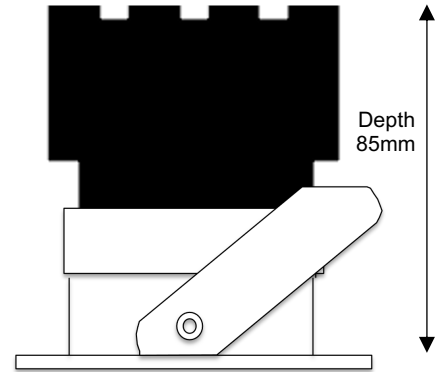

# ARF Apollo Recess Fixed

75mm Fixed Architectural Downlight

Spectrum

Cut Out: Ø64mm  
Outer Diameter: Ø75mm

## Dimensions

Outer Diameter	Ø75mm
Cut Out	Ø64mm
Hole Saw	Starrett FCH0212
Clearance	10mm above 50mm from edge of cut out