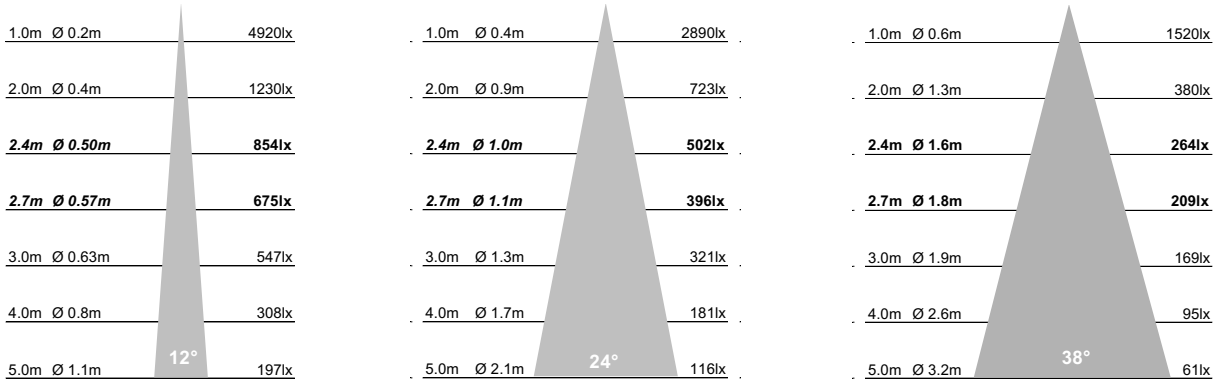

## Dimensions

Outer Diameter	Ø75mm
Cut Out	Ø64mm
Hole Saw	Starrett FCH0212
Clearance	10mm above 50mm from edge of cut out

## Beam Diagrams