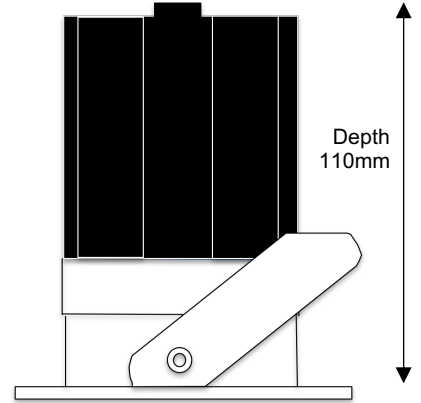

# ARF Apollo Recess Fixed

75mm Fixed Architectural Downlight

AC7

Cut Out: Ø64mm  
Outer Diameter: Ø75mm

## Dimensions

Outer Diameter	Ø75mm
Cut Out	Ø64mm
Hole Saw	Starrett FCH0212
Clearance	10mm above 50mm from edge of cut out