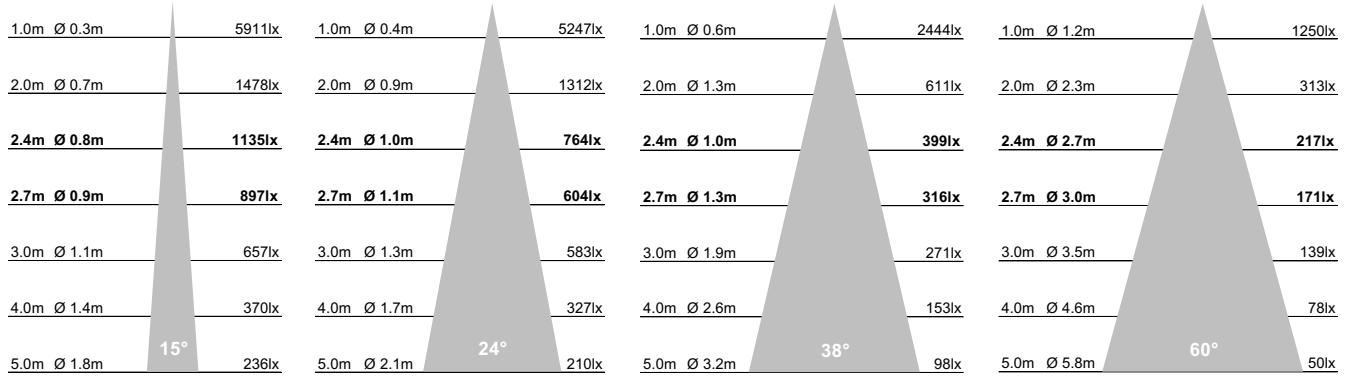

APT2 Apollo Plaster-In Tilt Twin

2x75mm Adjustable Architectural Downlight

Spectrum

Beam Diagrams

Fire Rating Accessory

F Fire Collar IDR53117
Manufacturer Envirograf
Technology Intumescent 60mins
Installation Factory fitted. Can be retro-fitted.

Optical Accessories

HCL Honeycomb Louvre
BSL Beam Softening Lens
OSL Opal Spreader Lens
CWF Colour Warming Filter