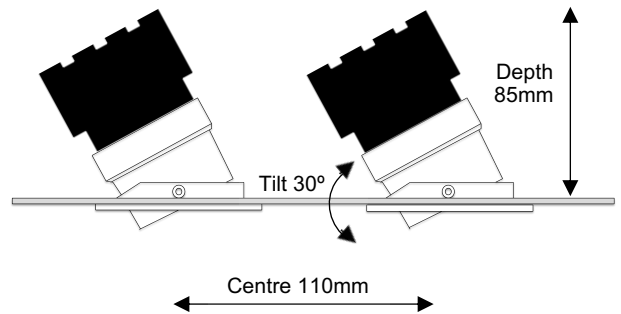

Project Ref:

COLOURBOX.STUDIO

Item Ref:

APT2 Apollo Plaster-In Tilt Twin

2x75mm Adjustable Architectural Downlight

Spectrum

Cut Out: Ø2x95mm
Visible Diameter: Ø2x75mm

Luminaire Details

Type	Twin Adjustable Architectural Downlight
Light Source	Spectrum Pure LED Light Engine Spectrum Ambient LED Light Engine
IP Rating	IP54 (Bathroom Zones 1&2)
Fire Rating	Optional with Envirograf accessory see page 2
Warranty	Five Years
Class	SELV Class III
Construction	Machined steel and aluminium
Bezel Finish	White RAL9010 fine texture
Bezel Options	Black, Bronze, Copper RAL finish to order
Baffle Finish	Black RAL9005
Baffle Options	White RAL9010, Bronze, Copper RAL finish to order

Dimensions

Cut Out	Ø2x95mm
Visible Diameter	Ø2x75mm
Skim Plate Width	145mm
Skim Plate Length	255mm
Hole Saw	Starrett FCH0334
Clearance	10mm above 50mm from edge of cut out

Installation Notes

Do NOT cover with insulation.
Plaster-in installation.
Please ensure installer is familiar with this method.