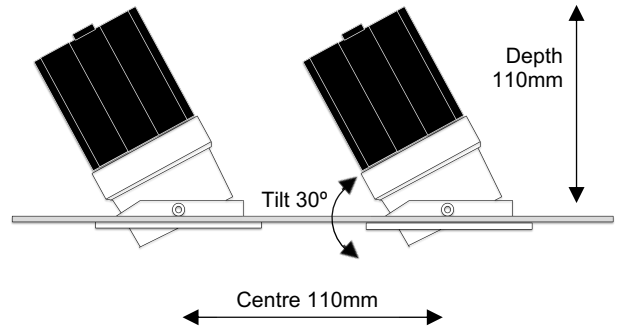

Project Ref:

COLOURBOX.STUDIO

Item Ref:

APT2 Apollo Plaster-In Tilt Twin

2x75mm Adjustable Architectural Downlight

AC7

Luminaire Details

Type	Twin Adjustable Architectural Downlight
Light Source	AC7 LED light engine with integral mains dim driver
IP Rating	IP54 (Bathroom Zones 1&2)
Fire Rating	Optional with Envirograf accessory see page 2
Warranty	Five Years
Construction	Machined steel and aluminium
Bezel Finish	White RAL9010 fine texture
Bezel Options	Black, Bronze, Copper RAL finish to order
Baffle Finish	Black RAL9005
Baffle Options	White RAL9010, Bronze, Copper RAL finish to order

Dimensions

Cut Out	Ø2x95mm
Visible Diameter	Ø2x75mm
Skim Plate Width	145mm
Skim Plate Length	255mm
Hole Saw	Starrett FCH0334
Clearance	10mm above 50mm from edge of cut out

Installation Notes

Do NOT cover with insulation.
Plaster-in installation.
Please ensure installer is familiar with this method.