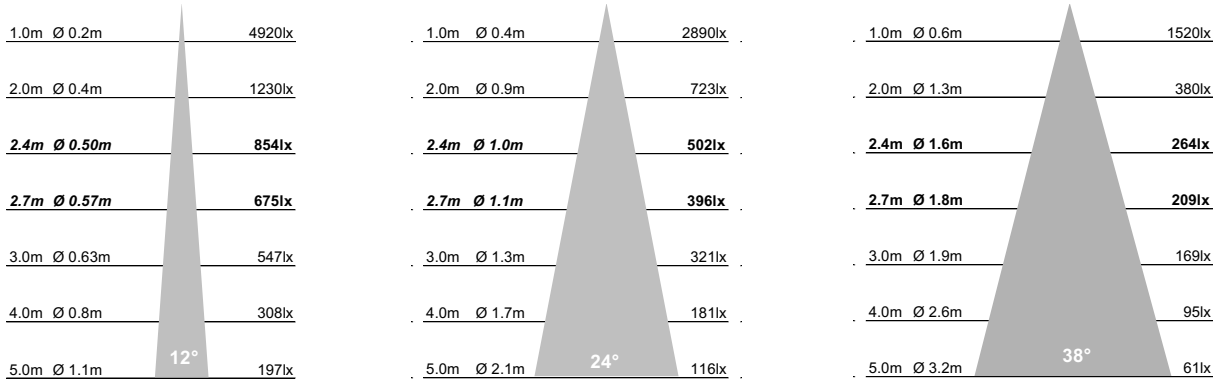

APT2 Apollo Plaster-In Tilt Twin

2x75mm Adjustable Architectural Downlight

AC7

Beam Diagrams

Fire Rating Accessory

F Fire Collar IDR53117
Manufacturer Envirograf
Technology Intumescent 60mins
Installation Factory fitted. Can be retro-fitted.

Optical Accessories

HCL Honeycomb Louvre
BSL Beam Softening Lens
OSL Opal Spreader Lens
CWF Colour Warming Filter