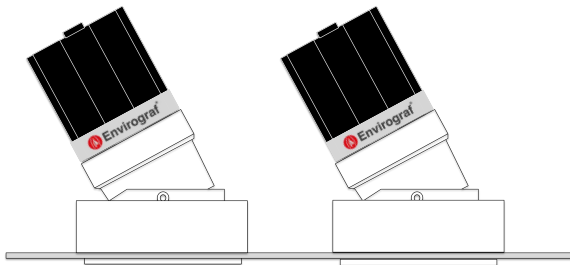

AC7

Beam Diagrams

Fire Rating Accessory

F Fire Collar IDR53117
 Manufacturer Envirograf
 Technology Intumescent 60mins
 Installation Factory fitted. Can be retro-fitted.

Optical Accessories

HCL Honeycomb Louvre
 BSL Beam Softening Lens
 OSL Opal Spreader Lens
 CWF Colour Warming Filter