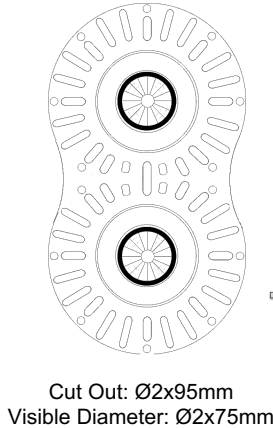

Project Ref:

COLOURBOX.STUDIO

Item Ref:

APT2 Apollo Plaster-In Tilt Twin

2x75mm Adjustable Architectural Downlight

AC7

Luminaire Details

Type	Twin Adjustable Architectural Downlight
Light Source	AC7 LED light engine with integral mains dim driver
IP Rating	IP54 (Bathroom Zones 1&2)
Fire Rating	Optional with Envirograf accessory see page 2
Warranty	Five Years
Construction	Machined steel and aluminium
Bezel Finish	White RAL9010 fine texture
Bezel Options	Black, Bronze, Copper RAL finish to order
Baffle Finish	Black RAL9005
Baffle Options	White RAL9010, Bronze, Copper RAL finish to order

Dimensions

Cut Out	Ø2x95mm
Visible Diameter	Ø2x75mm
Skim Plate Width	145mm
Skim Plate Length	255mm
Hole Saw	Starrett FCH0334
Clearance	10mm above 50mm from edge of cut out

Installation Notes

Do NOT cover with insulation.
Plaster-in installation.
Please ensure installer is familiar with this method.