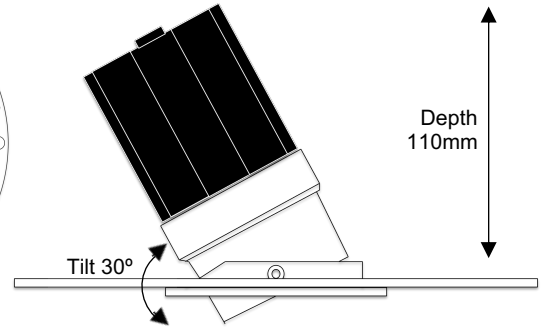

Project Ref:

Item Ref:

APT Apollo Plaster-In Tilt

75mm Adjustable Architectural Downlight

AC7

Cut Out: Ø95mm
Visible Diameter: Ø75mm

Luminaire Details

Type	Adjustable Architectural Downlight
Light Source	AC7 LED light engine with integral mains dim driver
IP Rating	IP54 (Bathroom Zones 1&2)
Fire Rating	Optional with Envirograf accessory see page 2
Warranty	Five Years
Construction	Machined steel and aluminium
Bezel Finish	White RAL9010 fine texture
Bezel Options	Black, Bronze, Copper RAL finish to order
Baffle Finish	Black RAL9005
Baffle Options	White RAL9010, Bronze, Copper RAL finish to order

NB: To check current dimming compatibility contact us at info@colourbox.studio.

Dimensions

Cut Out	Ø95mm
Visible Diameter	Ø75mm
Skim Plate Diameter	Ø145mm
Hole Saw	Starrett FCH0334
Clearance	10mm above 50mm from edge of cut out