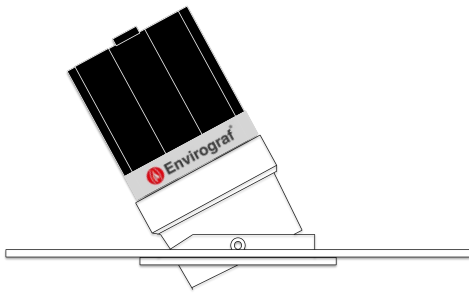

Project Ref:

Item Ref:

APT Apollo Plaster-In Tilt

75mm Adjustable Architectural Downlight

AC7

Cut Out: Ø95mm
Visible Diameter: Ø75mm

Luminaire Details

Type	Adjustable Architectural Downlight
Light Source	AC7 LED light engine with integral mains dim driver
IP Rating	IP54 (Bathroom Zones 1&2)
Fire Rating	Optional with Envirograf accessory see page 2
Warranty	Five Years
Construction	Machined steel and aluminium
Bezel Finish	White RAL9010 fine texture
Bezel Options	Black, Bronze, Copper RAL finish to order
Baffle Finish	Black RAL9005
Baffle Options	White RAL9010, Bronze, Copper RAL finish to order

APT Apollo Plaster-In Tilt

75mm Adjustable Architectural Downlight

AC7

Beam Diagrams

Fire Rating Accessory

F Fire Collar IDR5035
 Manufacturer Envirograf
 Technology Intumescent 60mins
 Installation Factory fitted. Can be retro-fitted