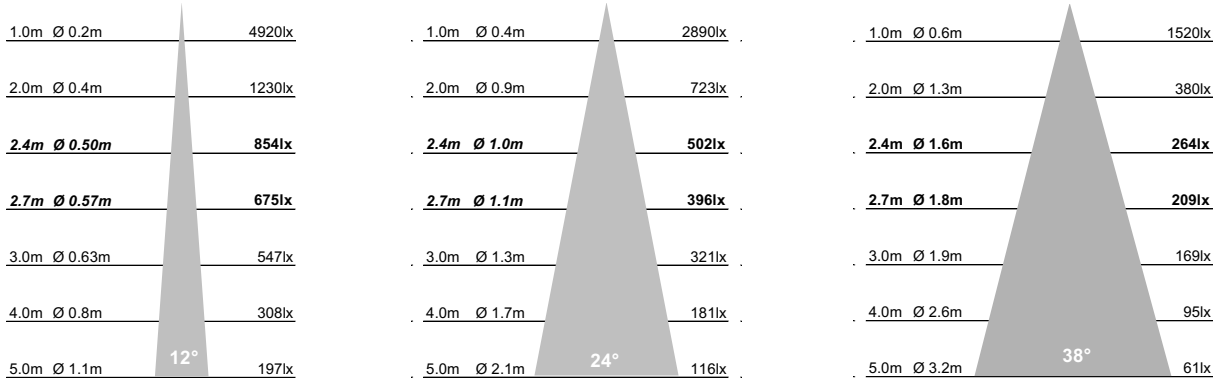

APT Apollo Plaster-In Tilt

75mm Adjustable Architectural Downlight

AC7

Beam Diagrams