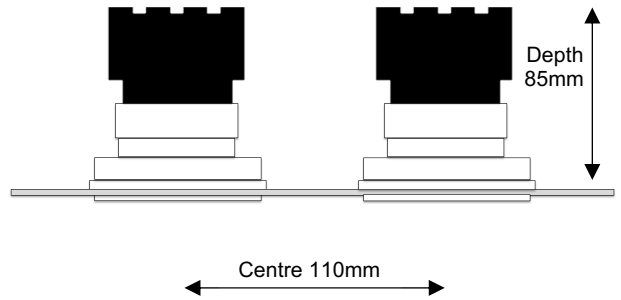

Project Ref:

COLOURBOX.STUDIO

Item Ref:

APF2 Apollo Plaster-In Fixed Twin

2x75mm Fixed Architectural Downlight

Spectrum

Cut Out: Ø2x95mm
Visible Diameter: Ø2x75mm

Luminaire Details

| | |
|----------------|---|
| Type | Twin Fixed Architectural Downlight |
| Light Source | Spectrum Pure LED Light Engine Spectrum Ambient LED Light Engine |
| IP Rating | IP54 (Bathroom Zones 1&2) |
| Fire Rating | Optional with Envirograf accessory see page 2 |
| Warranty | Five Years |
| Class | SELV Class III |
| Construction | Machined steel and aluminium |
| Bezel Finish | White RAL9010 fine texture |
| Bezel Options | Black, Bronze, Copper RAL finish to order |
| Baffle Finish | Black RAL9005 |
| Baffle Options | White RAL9010, Bronze, Copper RAL finish to order |

Dimensions

| | |
|-------------------|---|
| Cut Out | Ø2x95mm |
| Visible Diameter | Ø2x75mm |
| Skim Plate Width | 145mm |
| Skim Plate Length | 255mm |
| Hole Saw | Starrett FCH0334 |
| Clearance | 10mm above 50mm from edge of cut out |