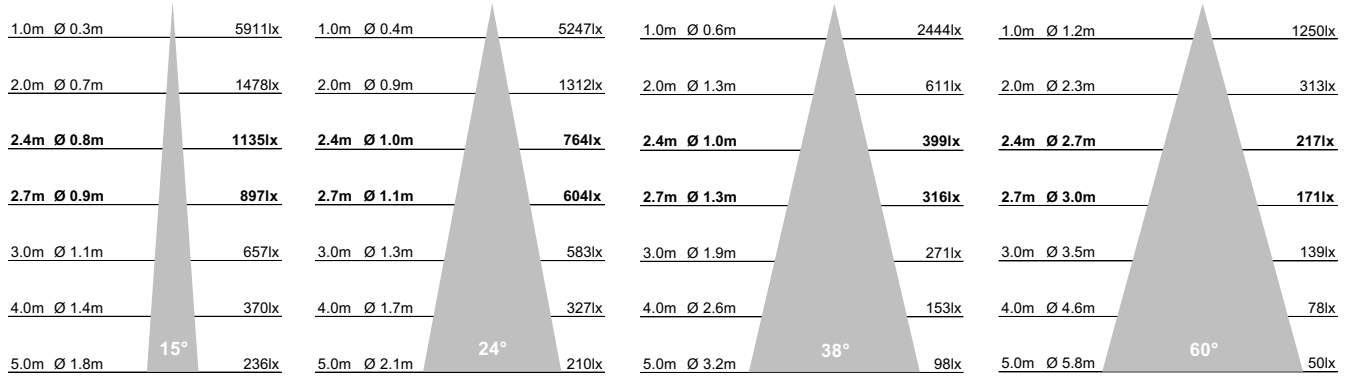

APF2 Apollo Plaster-In Fixed Twin

2x75mm Fixed Architectural Downlight

Spectrum

Beam Diagrams

Fire Rating Accessory

F Fire Collar IDR53117
Manufacturer Envirograf
Technology Intumescent 60mins
Installation Factory fitted. Can be retro-fitted.

Optical Accessories

HCL Honeycomb Louvre
BSL Beam Softening Lens
OSL Opal Spreader Lens
CWF Colour Warming Filter