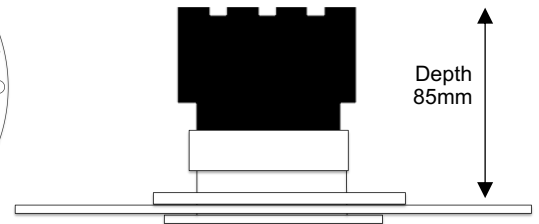

Project Ref:

Item Ref:

APF Apollo Plaster-In Fixed

75mm Fixed Architectural Downlight

Spectrum

Cut Out: Ø95mm
Visible Diameter: Ø75mm

Luminaire Details

Type	Fixed Architectural Downlight
Light Source	Spectrum Pure LED Light Engine Spectrum Ambient LED Light Engine
IP Rating	IP54 (Bathroom Zones 1&2)
Fire Rating	Optional with Envirograf accessory see page 2
Warranty	Five Years
Class	SELV Class III
Construction	Machined aluminium
Bezel Finish	White RAL9010 fine texture
Bezel Options	Black, Bronze, Copper RAL finish to order
Baffle Finish	Black RAL9005
Baffle Options	White RAL9010, Bronze, Copper RAL finish to order

Dimensions

Cut Out	Ø95mm
Visible Diameter	Ø75mm
Skim Plate Diameter	Ø145mm
Hole Saw	Starrett FCH0334
Clearance	10mm above 50mm from edge of cut out

Installation Notes

Do NOT cover with insulation.
Plaster-in installation.
Please ensure installer is familiar with this method.