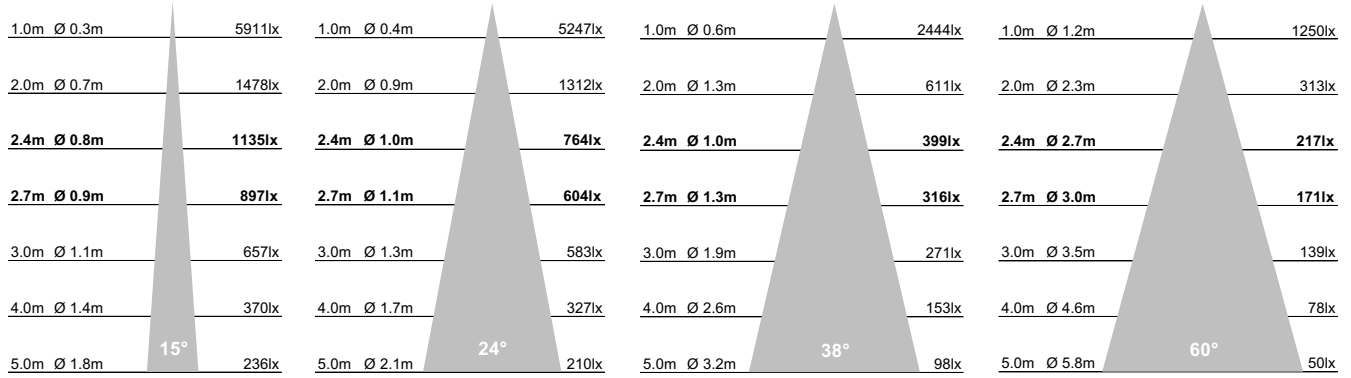

APF Apollo Plaster-In Fixed

75mm Fixed Architectural Downlight

Spectrum

Beam Diagrams

Fire Rating Accessory

F Fire Collar IDR53117
Manufacturer Envirograf
Technology Intumescent 60mins
Installation Factory fitted. Can be retro-fitted.