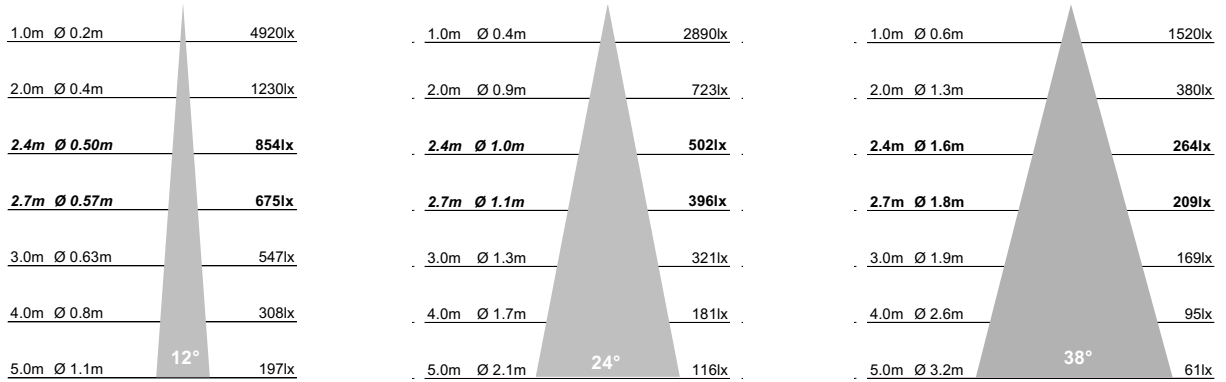

### Dimensions

Cut Out	Ø95mm
Visible Diameter	Ø75mm
Skim Plate Diameter	Ø145mm
Hole Saw	Starrett FCH0334
Clearance	10mm above 50mm from edge of cut out

## Beam Diagrams