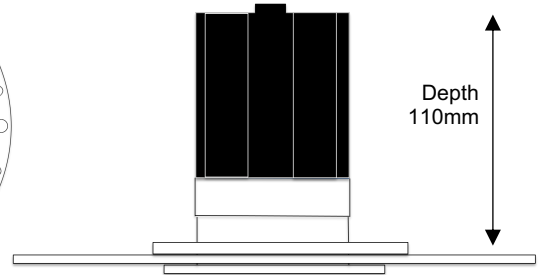

## 75mm Fixed Architectural Downlight

AC7

Cut Out: Ø95mm  
Visible Diameter: Ø75mm

### Dimensions

Cut Out	Ø95mm
Visible Diameter	Ø75mm
Skim Plate Diameter	Ø145mm
Hole Saw	Starrett FCH0334
Clearance	10mm above 50mm from edge of cut out