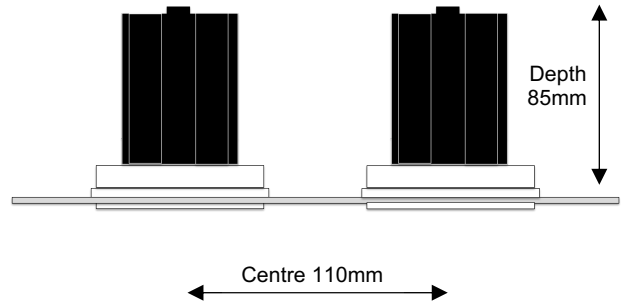

Project Ref:

COLOURBOX.STUDIO

Item Ref:

APB2 Apollo Plaster-In Base Twin

2x75mm Fixed Architectural Downlight

AC7

Cut Out: Ø2x95mm
Visible Diameter: Ø2x75mm

Luminaire Details

Type	Twin Fixed Architectural Downlight
Light Source	AC7 LED light engine with integral mains dim driver
IP Rating	IP54 (Bathroom Zones 1&2)
Fire Rating	Optional with Envirograf accessory see page 2
Warranty	Five Years
Construction	Machined steel and aluminium
Bezel Finish	White RAL9010 fine texture
Bezel Options	Black, Bronze, Copper RAL finish to order

NB: To check current dimming compatibility contact us at info@colourbox.studio

Dimensions

Cut Out	Ø2x95mm
Visible Diameter	Ø2x75mm
Skim Plate Width	145mm
Skim Plate Length	255mm
Hole Saw	Starrett FCH0334
Clearance	10mm above 50mm from edge of cut out