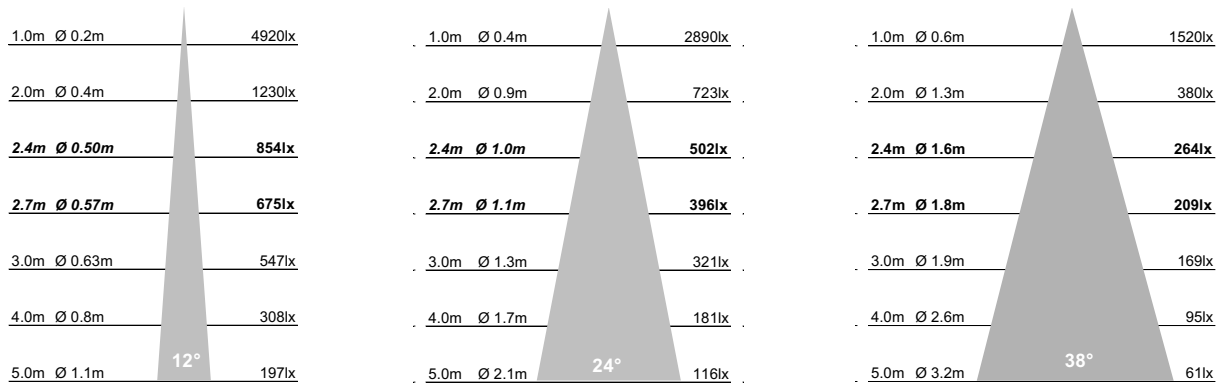

APB2 Apollo Plaster-In Base Twin

2x75mm Fixed Architectural Downlight

AC7

Beam Diagrams

Fire Rating Accessory

F Fire Collar IDR5035
Manufacturer Envirograf
Technology Intumescent 60mins
Installation Factory fitted. Can be retro-fitted.

Optical Accessories

HCL Honeycomb Louvre
BSL Beam Softening Lens
OSL Opal Spreader Lens
CWF Colour Warming Filter