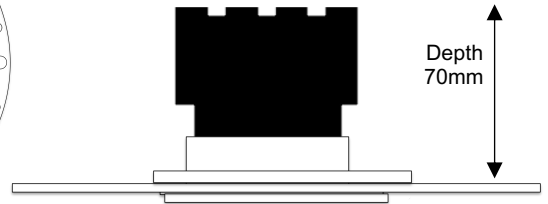

Project Ref:

Item Ref:

APB Apollo Plaster-In Base

75mm Fixed Architectural Downlight

Spectrum

Cut Out: Ø95mm
Visible Diameter: Ø75mm

Luminaire Details

Type	Fixed Architectural Downlight
Light Source	Spectrum Pure LED Light Engine Spectrum Ambient LED Light Engine
IP Rating	IP54 (Bathroom Zones 1&2)
Fire Rating	Optional with Envirograf accessory see page 2
Warranty	Five Years
Class	SELV Class III
Construction	Machined steel and aluminium
Bezel Finish	White RAL9010 fine texture
Bezel Options	Black, Bronze, Copper RAL finish to order

LED	Bridgelux Vesta
Power	12.4w
Engine Lumens	1200lm
Colour Temp	Warm Dim 1800-3000K
Optic	15° 24° 38° 60° Beam
CRI	Ra97 (R9: 99)
Rated Life	tp90° >50,000hrs L90B10

Dimensions

Cut Out	Ø95mm
Visible Diameter	Ø75mm
Skim Plate Diameter	Ø145mm
Hole Saw	Starrett FCH0334
Clearance	10mm above 50mm from edge of cut out