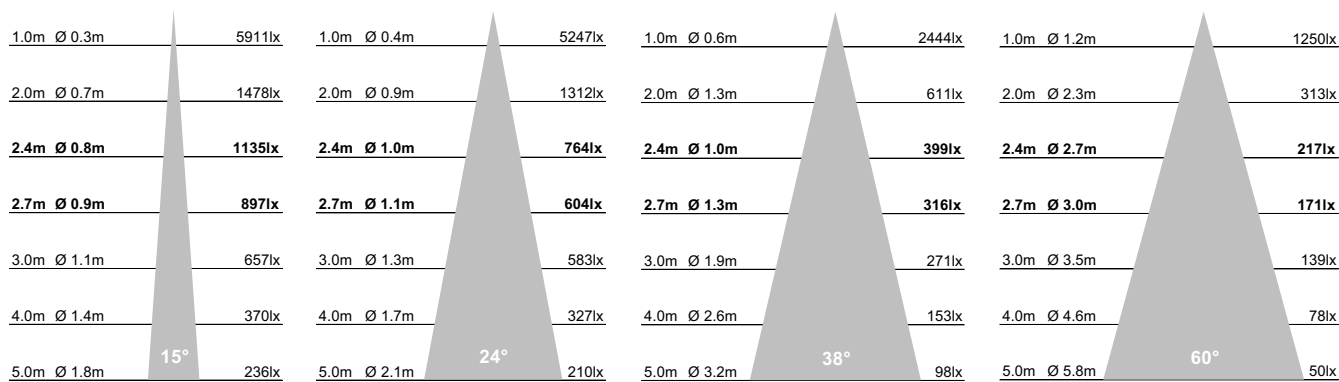

APB Apollo Plaster-In Base

75mm Fixed Architectural Downlight

Spectrum

Beam Diagrams

Fire Rating Accessory

F	Fire Collar IDR53117
Manufacturer	Envirograf
Technology	Intumescent 60mins
Installation	Factory fitted. Can be retro-fitted.

Optical Accessories

HCL	Honeycomb Louvre
BSL	Beam Softening Lens
OSL	Opal Spreader Lens
CWF	Colour Warming Filter