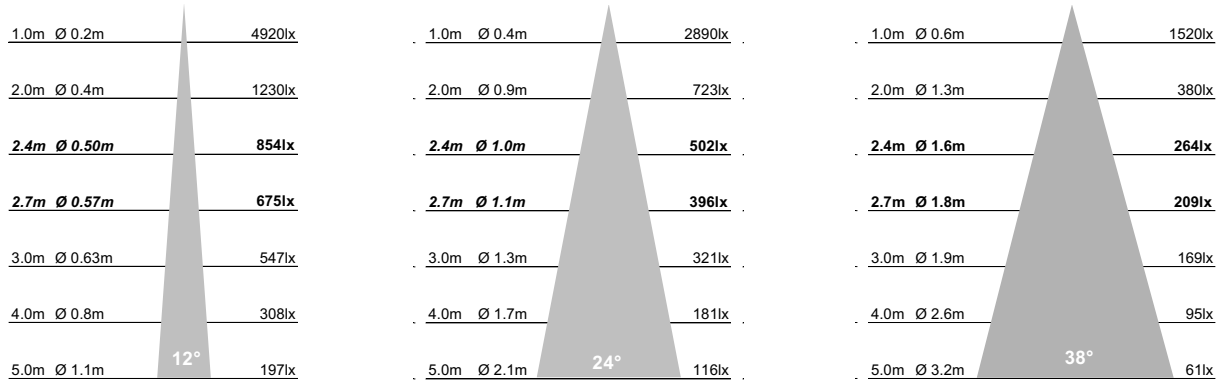

APB Apollo Plaster-In Base

75mm Fixed Architectural Downlight

AC7

Beam Diagrams

Fire Rating Accessory

F Fire Collar IDR5035
Manufacturer Envirograf
Technology Intumescent 60mins
Installation Factory fitted. Can be retro-fitted.

Optical Accessories

HCL Honeycomb Louvre
BSL Beam Softening Lens
OSL Opal Spreader Lens
CWF Colour Warming Filter