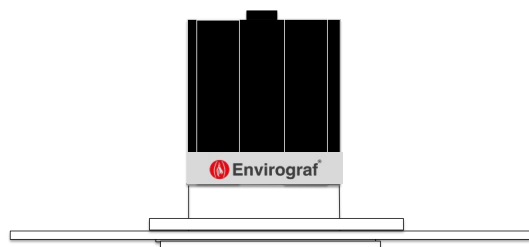

Electrical Accessory

CF Click Flow Plug/Play Connector

Product Configurator

Bezel		Light Engine			Accessories	
Bezel	Bezel Colour	Light Engine	Beam	Colour Temperature	F	Fire Collar
	W (RAL9010)	AC7	12°	927 (2700K)	CF	Click Flow Connector
	B (RAL9005)		24°	930 (3000K)	IP	IP65 Upgrade
APB	C (Copper)		38°	940 (4000K)	HCL	Honeycomb Louvre
	BZ (Bronze)				BSL	Beam Softening Lens
	RAL (RAL)				EMG	3hr Emergency Conversion
Example: APB.W.BB/		AC7.38.927/			F/BSL