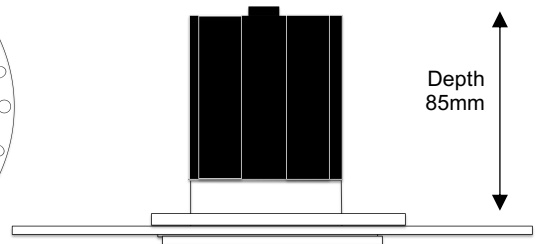

Project Ref:

Item Ref:

APB Apollo Plaster-In Base

75mm Fixed Architectural Downlight

AC7

Cut Out: Ø95mm
Visible Diameter: Ø75mm

Luminaire Details

Type	Fixed Architectural Downlight
Light Source	AC7 LED light engine with integral mains dim driver
IP Rating	IP54 (Bathroom Zones 1&2)
Fire Rating	Optional with Envirograf accessory see page 2
Warranty	Five Years
Construction	Machined steel and aluminium
Bezel Finish	White RAL9010 fine texture
Bezel Options	Black, Bronze, Copper RAL finish to order

NB: To check current dimming compatibility contact us at info@colourbox.studio.

Dimensions

Cut Out	Ø95mm
Visible Diameter	Ø75mm
Skim Plate Diameter	Ø145mm
Hole Saw	Starrett FCH0334
Clearance	10mm above 50mm from edge of cut out