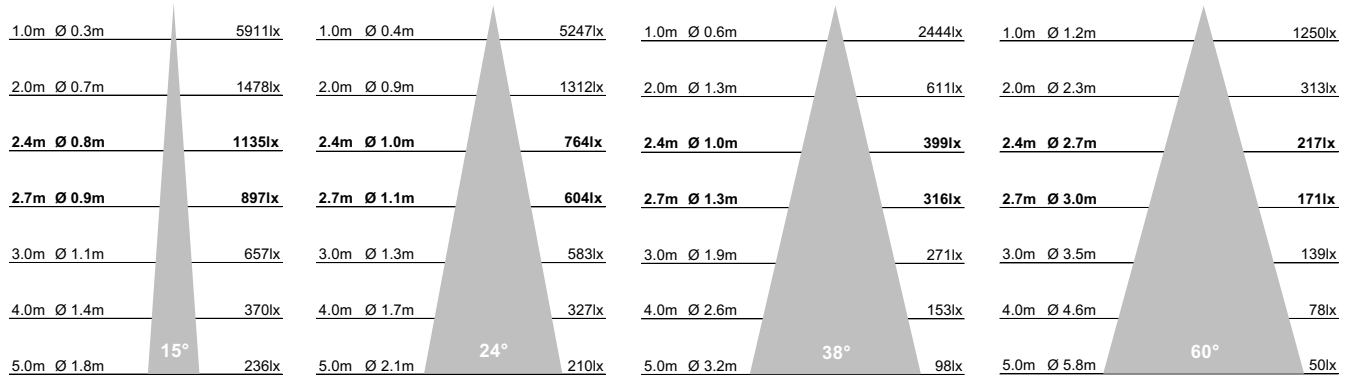

AB Apollo Base

75mm Fixed Architectural Downlight

Spectrum

Beam Diagrams

Fire Rating Accessory

F Fire Collar IDR53117
Manufacturer Envirograf
Technology Intumescent 60mins
Installation Factory fitted. Can be retro-fitted.