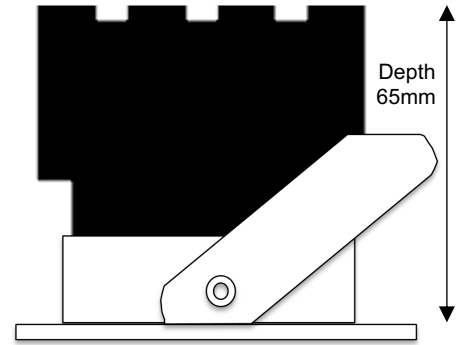

Project Ref:

Item Ref:

AB Apollo Base

75mm Fixed Architectural Downlight

Spectrum

Cut Out: Ø64mm
Outer Diameter: Ø75mm

Luminaire Details

Type	Fixed Architectural Downlight
Light Source	Spectrum Pure LED Light Engine Spectrum Ambient LED Light Engine
IP Rating	IP54 (Bathroom Zones 1&2)
Fire Rating	Optional with Envirograf accessory see page 2
Warranty	Five Years
Class	SELV Class III
Construction	Machined aluminium
Bezel Finish	White RAL9010 fine texture
Bezel Options	Black, Bronze, Copper RAL finish to order

Dimensions

Outer Diameter	Ø75mm
Cut Out	Ø64mm
Hole Saw	Starrett FCH0212
Clearance	10mm above 50mm from edge of cut out

Installation Notes

Do NOT cover with insulation.
Suitable for plasterboard ceilings.