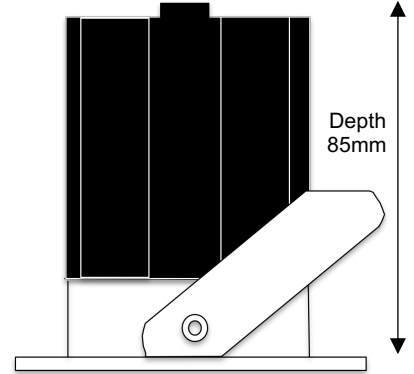

# AB Apollo Base

75mm Fixed Architectural Downlight

AC7

Cut Out: Ø64mm  
Outer Diameter: Ø75mm

## Dimensions

Outer Diameter	Ø75mm
Cut Out	Ø64mm
Hole Saw	Starrett FCH0212
Clearance	10mm above 50mm from edge of cut out