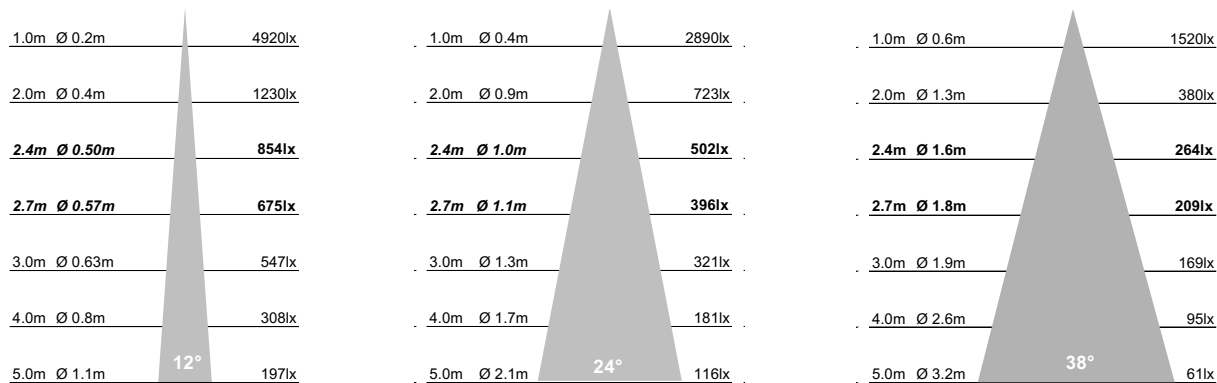

## Dimensions

Outer Diameter	Ø75mm
Cut Out	Ø64mm
Hole Saw	Starrett FCH0212
Clearance	10mm above 50mm from edge of cut out

## Beam Diagrams